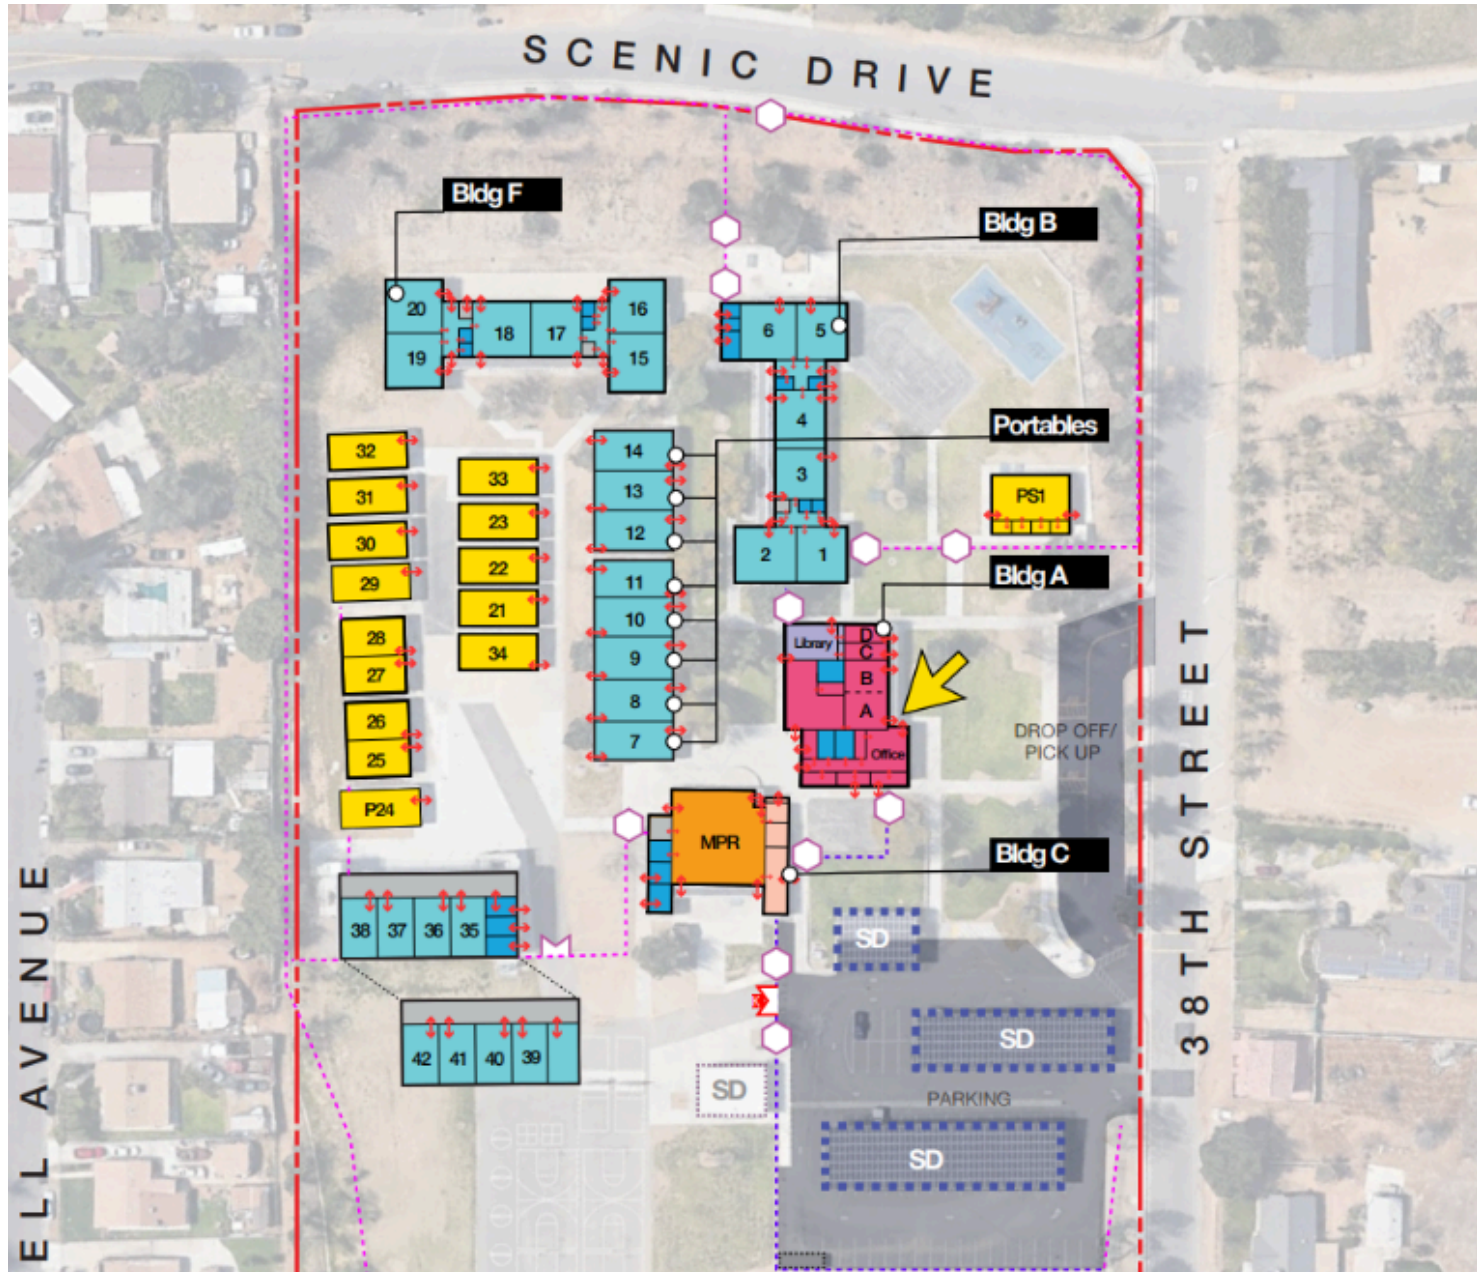

SUNNYSLOPE ELEMENTARY SITE MAP

7050 38th St, Jurupa Valley, CA 91752

(951) 360-2781

CLASSROOM ASSIGNMENT

ROOM	TEACHER	GRADE/SUBJECT
1	Carver/Ramirez	SDC - PS
2	Johnson	TK
3	Camacho	TK - DI
4	Garcia, Z	K
5	Garcia, E	K - DI
6	Rodriguez	K
7	Hernandez	2nd
8	Hernandez, F	3rd
9	Alanis	3rd
10	Magoun	5th
11	Rubalcava	5th
12	Zamarripa	4th - DI
13	Torres	4th - DI
14	Gonzalez	3rd
15	Lopez	K - DI
16	-	VAPA
17	TSA	Community School
18	Reyes	2nd - DI
19	Koslik	2nd - DI
20	Medellin	2nd - DI
21	Fattori	1st - DI
22	Saldivar	1st - DI
23	Moreno, J.	1st - DI
24	Jacobs	Band
25	-	Think Together
26	Guerrero/Bush	Speech
27	Cortez/Garcia/Gurrola	Intervention
28	Champa/Roman/Santiago	ED Specialist
29	Koenig	2nd
30	Loredo	3rd - DI
31	Varela	3rd - DI
32	Ortega	3rd DI
33	Kirkwood	1st
34	Moreno, V	1st
35	Vega	5th - DI
36	Castillo	5th - DI
37	Flores	6th - DI
38	Anguiano	6th - DI
39	Stromdahl	6th
40	Chavez	4th
41	Lara	4th
42	Brown	6th
PS1	Pineda/Garcia	Preschool AM/PM
A-B	-	Makerspace
C	Luna	Psychologist
D	Noriega	Behavior Health

LEGEND

- Portable Classroom
- Theater
- MPR/Assembly
- Food Service
- Administrative
- Restroom
- Permanent Classroom
- Athletic
- Library/Media
- County
- Other

SUNNYSLOPE ELEMENTARY EMERGENCY MAP

7050 38th St, Jurupa Valley, CA 91752