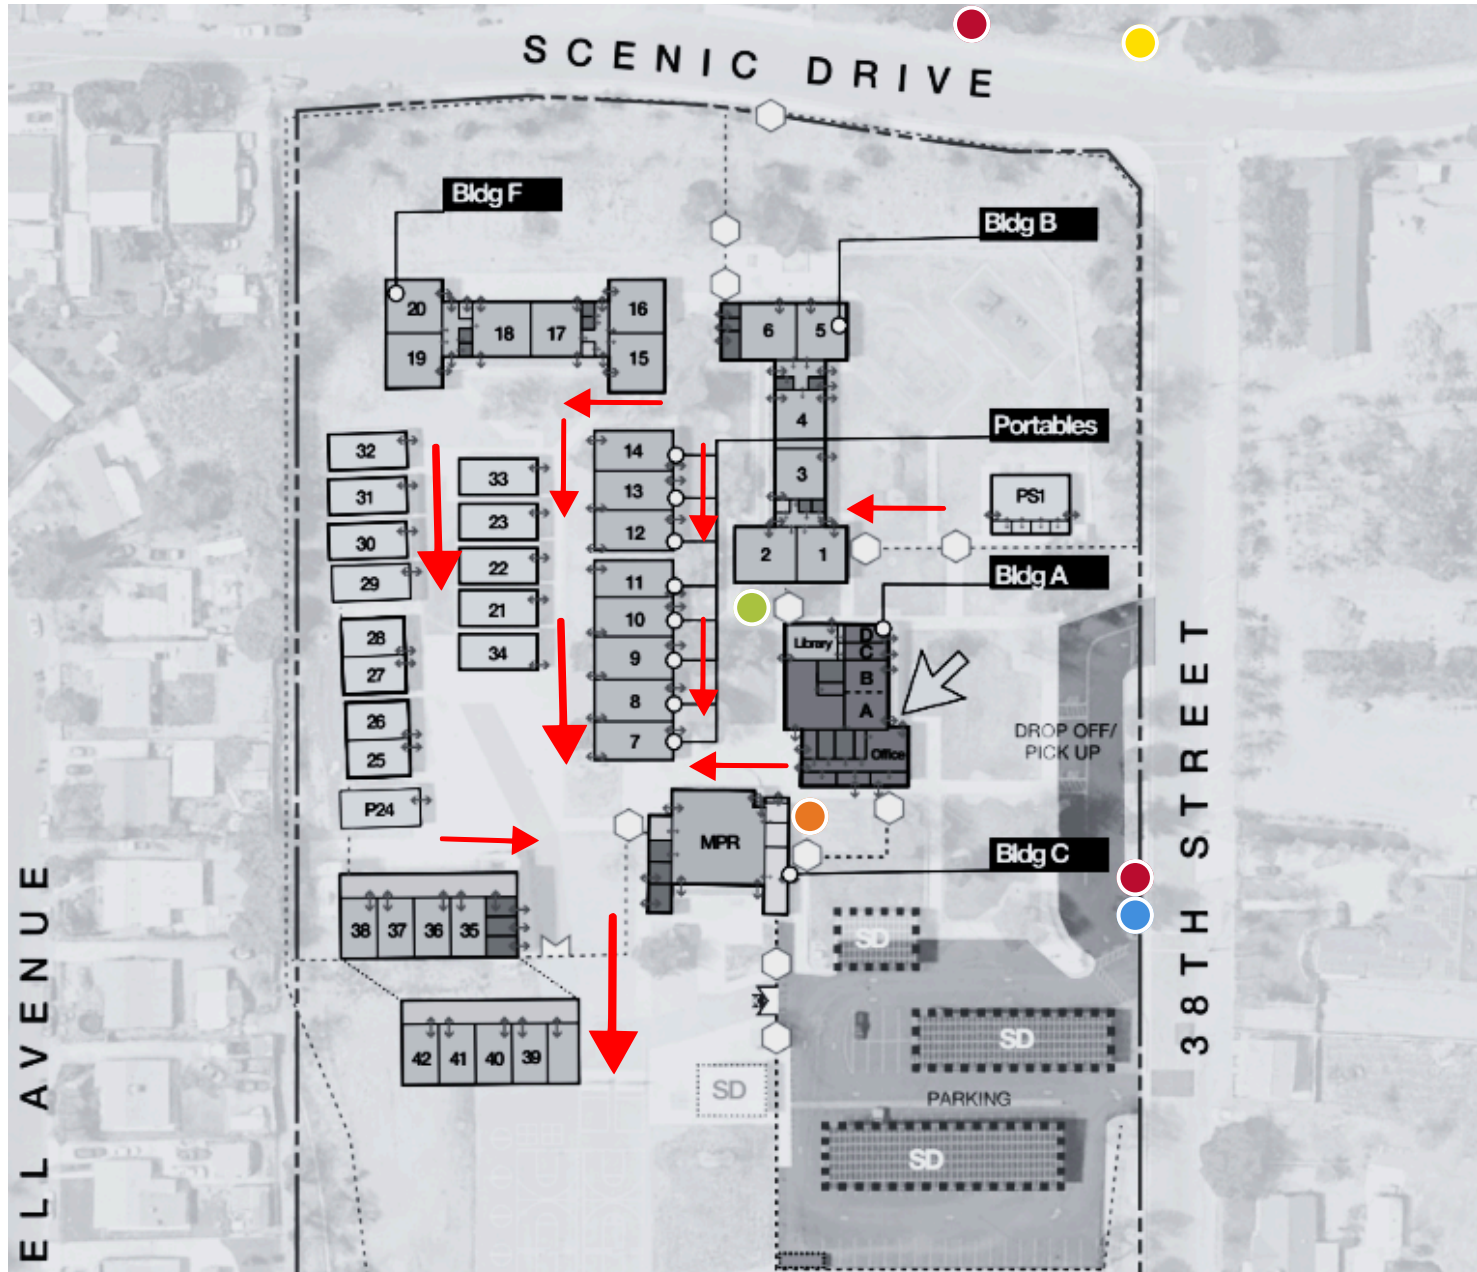

SUNNYSLOPE ELEMENTARY EMERGENCY MAP

7050 38th St, Jurupa Valley, CA 91752

(951) 360-2781

CLASSROOM ASSIGNMENT

ROOM	TEACHER	GRADE/SUBJECT
1	Carver/Ramirez	SDC - PS
2	Johnson	TK
3	Camacho	TK- DI
4	Garcia, Z	K
5	Garcia, E	K - DI
6	Rodriguez	K
7	Hernandez	2nd
8	Hernandez, F	3rd
9	Alanis	3rd
10	Magoun	5th
11	Rubalcava	5th
12	Zamarripa	4th - DI
13	Torres	4th - DI
14	Gonzalez	3rd
15	Lopez	K - DI
16	-	VAPA
17	TSA	Community schools
18	Reyes	2nd - DI
19	Koslik	2nd - DI
20	Medellin	2nd - DI
21	Fattori	1st - DI
22	Saldivar	1st - DI
23	Moreno	1st - DI
24	Jacobs	Band
25	-	Think Together
26	Guerrero/Bush	Speech
27	Cortez/Garcia/Gurrola	Intervention
28	Champa/Roman/Santiago	ED Specialist
29	Koenig	2nd
30	Loredo	3rd - DI
31	Varela	3rd - DI
32	Ortega	3rd - DI
33	Kirkwood	1st
34	Moreno, V	1st
35	Vega	5th - DI
36	Castillo	5th - DI
37	Flores	6th - DI
38	Anguiano	6th - DI
39	Stromdahl	6th
40	Chavez	4th
41x	Lara	4th
42	Brown	6th
PS1	Pineda/Garcia	Preschool AM/PM
A-B	-	Makerspace
C	Luna	Psychologist
D	Noriega	Behavior Health

LEGEND

- Fire Hydrant
- Gas Shut-off
- Electric Shut-off
- Water Shut-off
- PIV